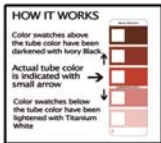

Artist's Paint Colors and Pigments

Cadmium Yellow Light (PY35)
Cadmium Yellow Medium (PY37)
Naples Yellow Hue (PY43, PY37, PW6, PW4)
Yellow Ochre (PY43)
Indian Yellow (PY33)
Cadmium Orange (PO20)
Cadmium Red Light (PR108)
Cadmium Red Medium (PR108)
Quinacridone Red (PV19)

Sap Green (PB15, PY83)
Cadmium Green (PY35, PG18)
Olive Green (PB7, PY74, PB15:1)
Raw Sienna (PB7)
Burnt Sienna (PB7)
Indian Red (PB101)
Burnt Umber (PB7)
Raw Umber (PB7)
Ivory Black (PBK9)
Plus: Titanium White (PW6, PW4)

TO ORDER OR FOR ADDITIONAL INFORMATION
PLEASE CONTACT YOUR DISTRIBUTOR OR:

Distributed By:
THE COLOR WHEEL COMPANY™
PO Box 130
Philomath, OR 97370-0130
Tel: (541) 929-7526 Fax: (541) 929-7528
info@colorwheelco.com
www.colorwheelco.com

Made in the USA