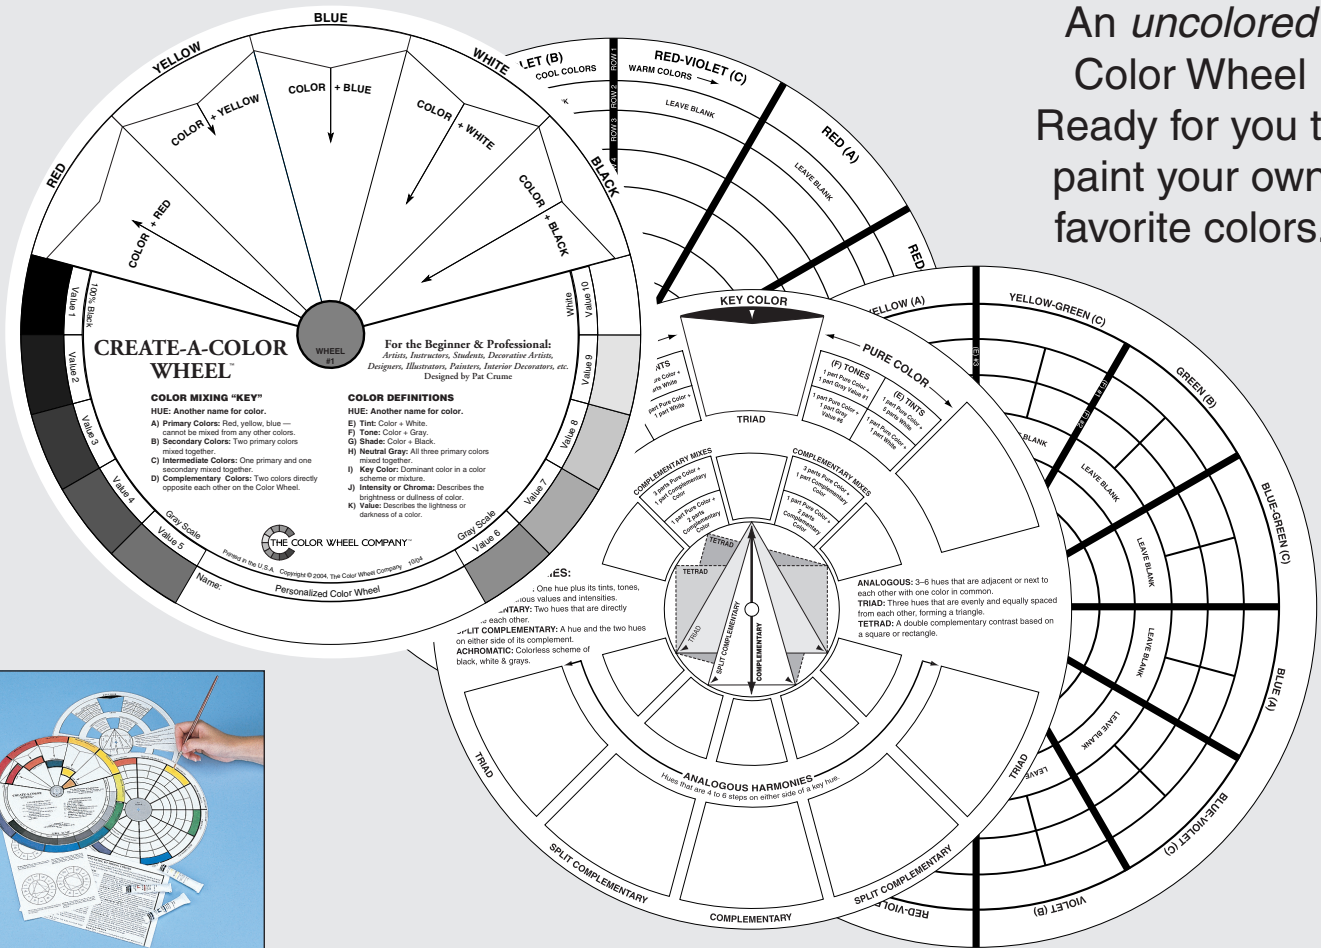

# Use Your Own Colors To CREATE-A-COLOR™ WHEEL

An uncolored  
Color Wheel  
Ready for you to  
paint your own  
favorite colors.

## EACH WHEEL PROVIDES:

- A practical, hands-on, tool for teaching painting, color mixing, and color relationships.
- Use your favorite medium — oil colors, acrylics, pastels, watercolors, etc.
- A simple method to develop a unique Color Wheel for any application.

## ADDED FEATURES INCLUDE:

A gray scale and glossary of important terms with definitions of frequently used color concepts. Simple instructions for mixing secondary and intermediate colors as well as tints, tones, shades, and complements.