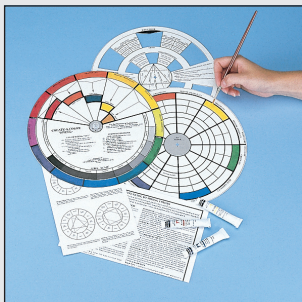

# Use Your Own Colors To CREATE-A-COLOR™ WHEEL

An uncolored  
Color Wheel  
Ready for you to  
paint your own  
favorite colors.

## EACH WHEEL PROVIDES:

- A practical, hands-on, tool for teaching painting, color mixing, and color relationships.
- Use your favorite medium — oil colors, acrylics, pastels, watercolors, etc.
- A simple method to develop a unique Color Wheel for any application.

## ADDED FEATURES INCLUDE:

A gray scale and glossary of important terms with definitions of frequently used color concepts. Simple instructions for mixing secondary and intermediate colors as well as tints, tones, shades, and complements.